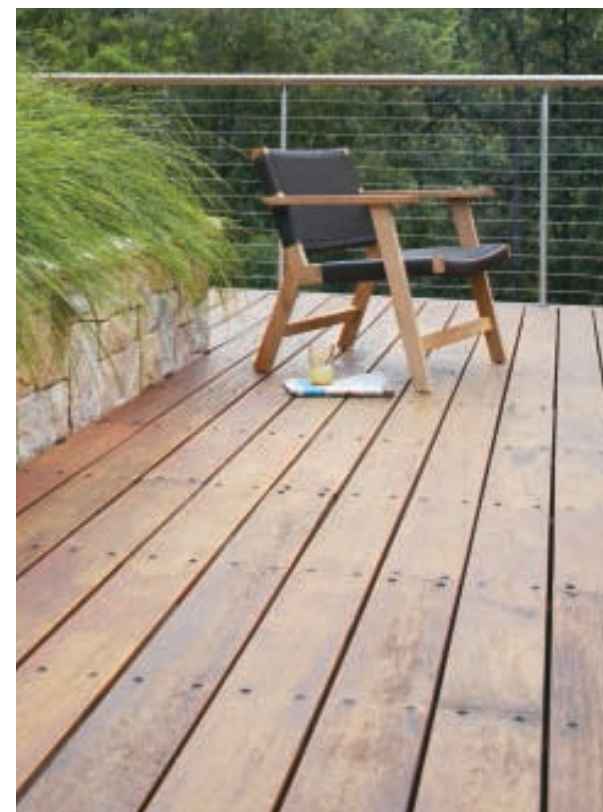

The owners of this impressive property wanted the new swimming pool to form the centrepiece of the design and make a bold statement. The tile selection made by Space Landscape Designs — a mix of glistening blue, silver and black Bisazza glass mosaic tiles — creates a sense of movement and a shimmering effect that imitates the foliage of the surrounding bushland, reflected on the surface of the water. The use of light-grey, large-format paving for the pool surrounds and coping adds further contrast to the deep, intense colours of the pool's interior.

Once the pool was constructed, the next task was to determine how the surrounding level changes would be managed. The decision was made to create two separate main areas with a wide staircase serving as the transition point between them. The creation of the stairs allowed for the construction of large garden beds. Each garden bed was built of sandstone and provides ample room for interesting planting and a generous area for a timber daybed bench.

The random stacked sandstone walls are the predominant feature of the garden, bringing a natural element into the garden in a sophisticated